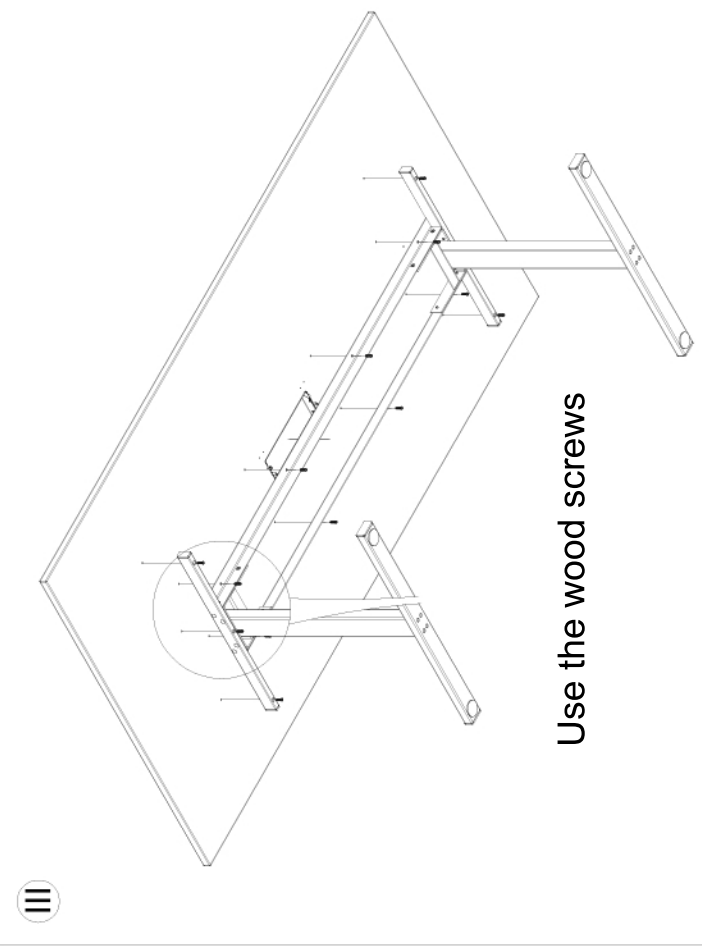

Tellus small/large 1/1

Assembling scheme

Requiring tools:

DIN911

- x8  1
- x8  2
- x16  3
- x8  4
- x8  5

ATTENTION! It comes with a bag of wood screws

Use the wood screws