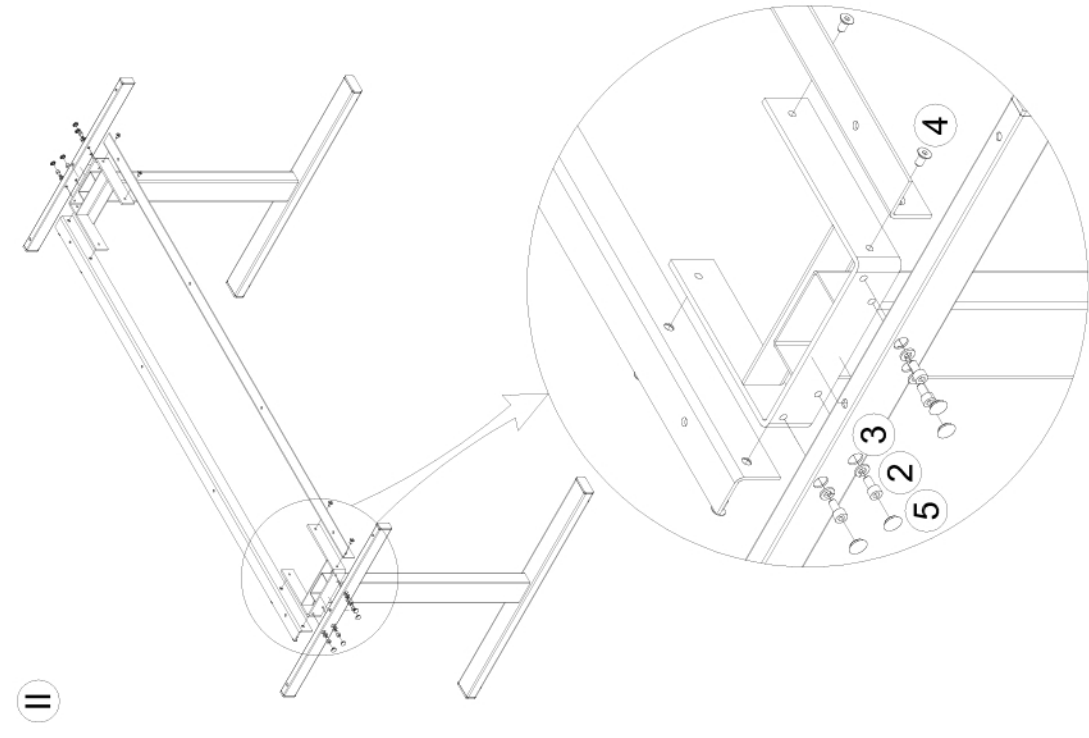

Tellus small/large 1/1

Assembling scheme

Requiring tools:

DIN911

- x8  1
- x8  2
- x16  3
- x8  4
- x8  5

ATTENTION! It comes with a bag of wood screws

Use the wood screws