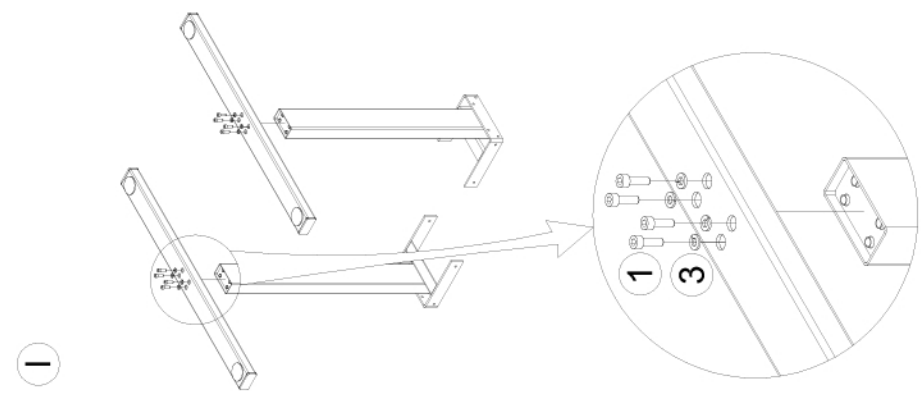

Tellus small/large 1/1

Assembling scheme

Requiring tools:

DIN911

- x8  1
- x8  2
- x16  3
- x8  4
- x8  5

ATTENTION! It comes with a bag of wood screws

Use the wood screws